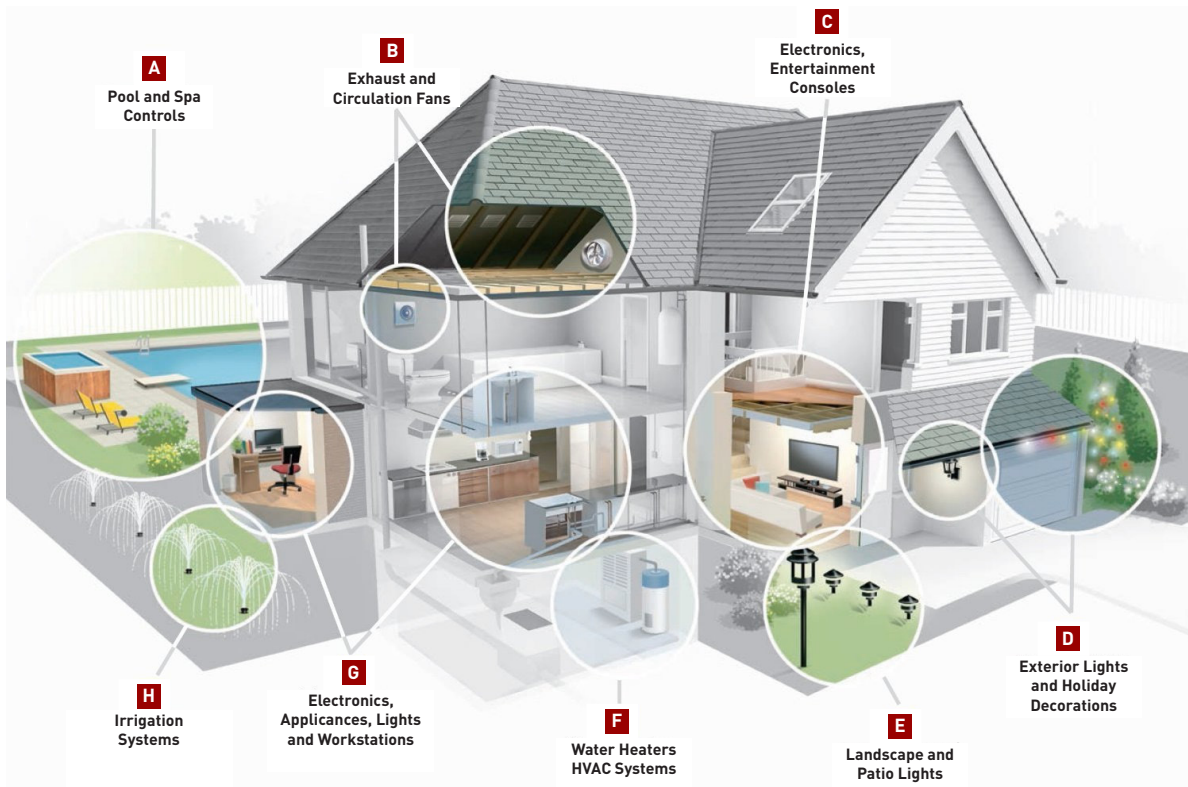

GM-1

GM-2

WiFi

GEMINI

Astronomical Timer

GM

GEMINI GM:

Control and monitor your lights and appliances with your smartphone from anywhere with the Gemini WiFi Astronomical Timer! With Gemini smart switches, wirelessly connect all of your favorite devices using our simple, feature-filled product. No need to buy special electronics--the Gemini indoor Wi-Fi light switch retrofits your existing electrical devices to completely modernize your home, at affordable prices. Control the Gemini devices from anywhere - at home or on the go using Wi-Fi network or mobile internet (3G/4G/LTE). There are no set-up fees and no monthly charges.

Easy integration with IFX line of products. Including OmegaPro TR Series Transformers

- Control outdoor electrical devices from anywhere - anytime
- Turn on and off lights using your smartphone or tablet
- Expand your Gemini system by adding up to 12 smart switches
- Affordable home automation - works with your existing Wi-Fi router and free ECO app
- Programming options include - multiple on/off settings, countdown, random vacation, and sunrise/sunset schedules
- Automate outdoor lights or holiday decorations to give your home that lived in look
- Ratings: 125-Volt / 60-Hertz, 1000-Watt Tungsten, 15-Amp Resistive, 1/2-Horsepower